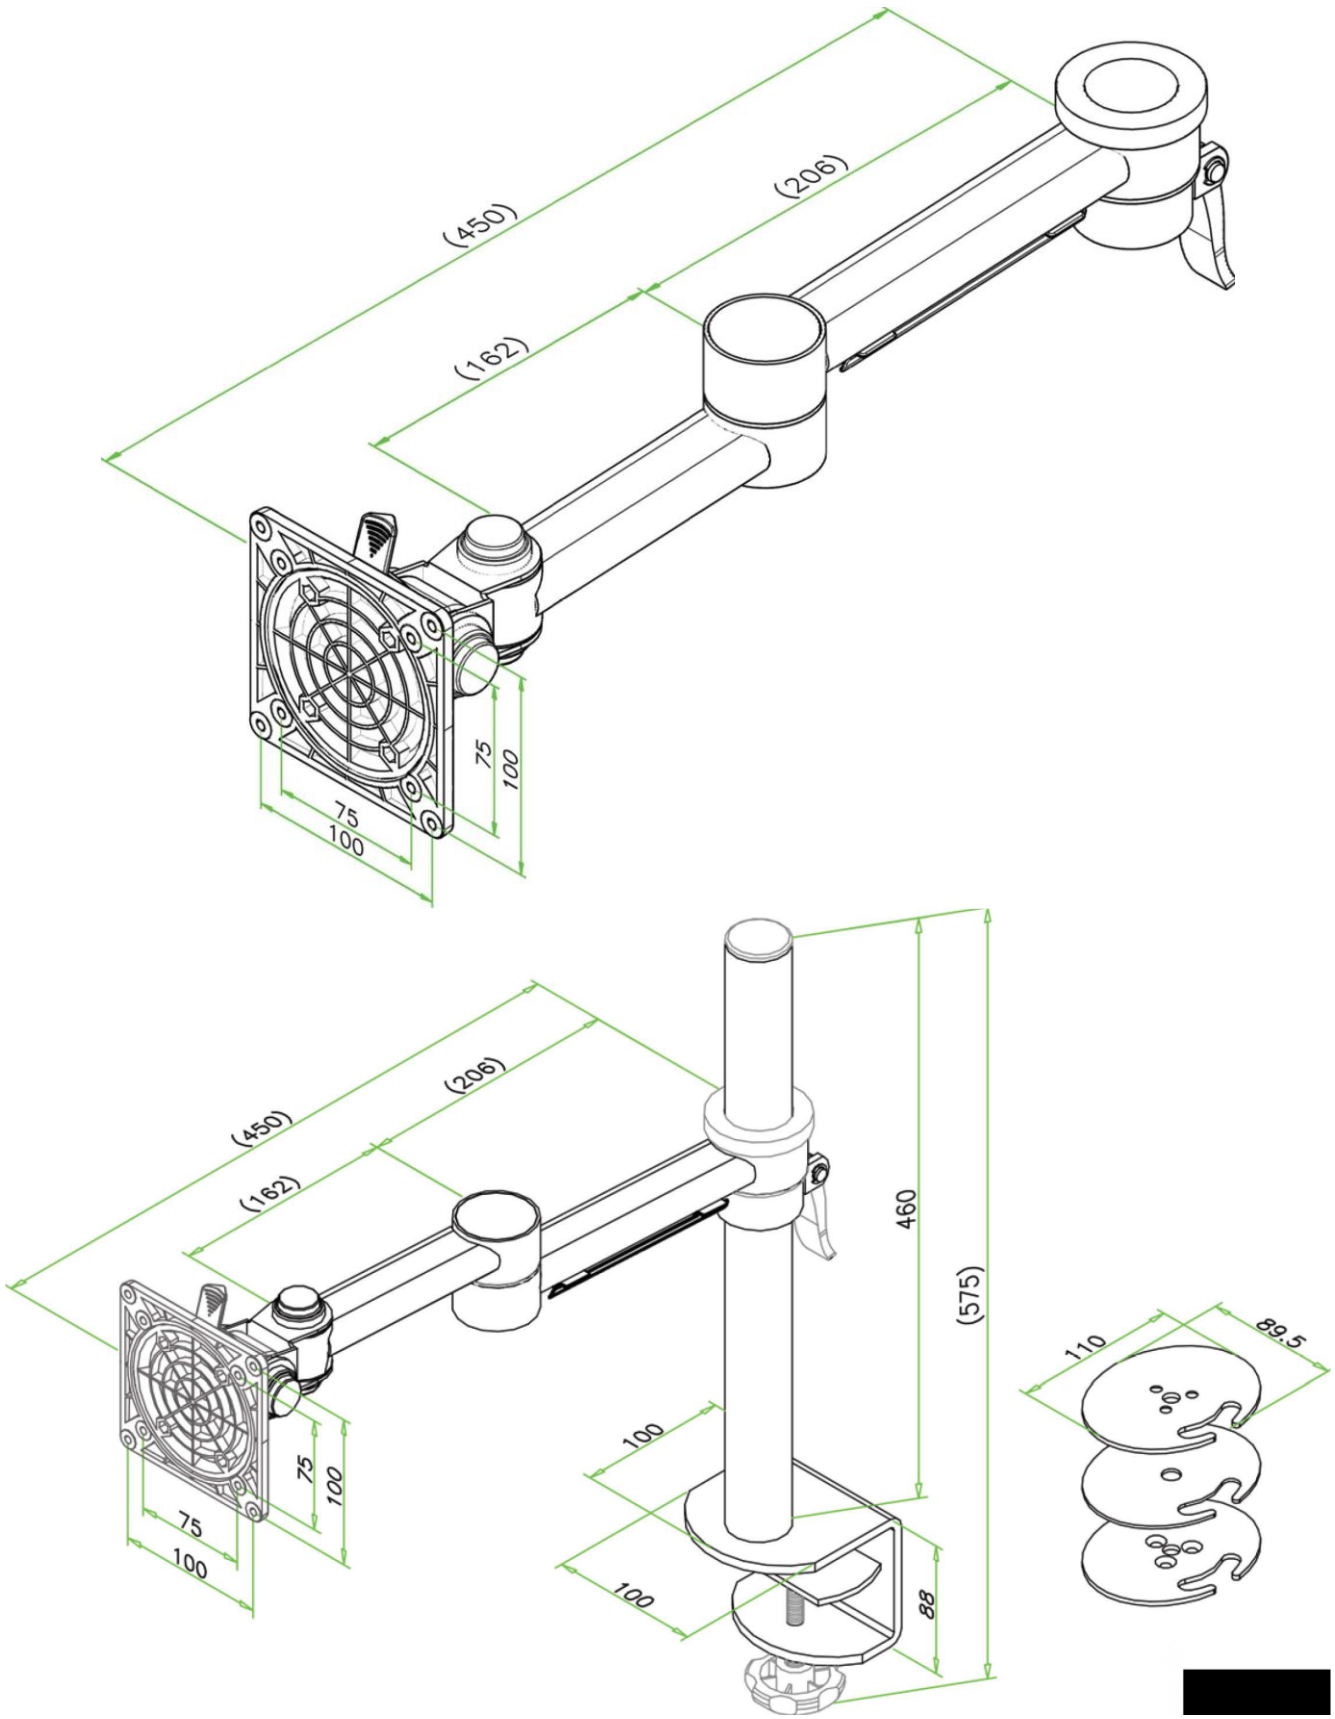

CHAIRCO

Shop 2 / 81 Baroona Road, Paddington Qld 4064

For further information go to www.chairco.com.au Tel: 07 3367 3808 E: info@chairco.com.au