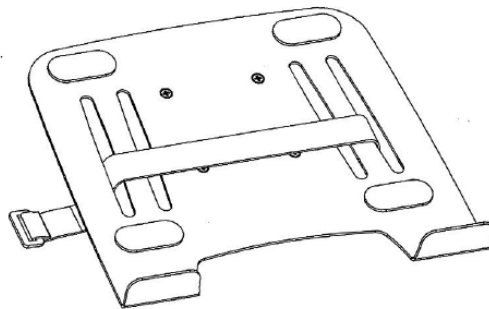

## Pluto monitor arm

The Pluto Monitor Arm is the ideal ergonomic and space saving desk mount for any home or office. Its elegant design and powder coated finish add style and functionality to any workspace.

The Pluto Arm is designed for larger, heavier screens. This arm features a weight rating of 15kg. Strong enough for even the all-in-one screens now available.

- **PLEASE NOTE:** 75mm or 100mm VESA compatible
- Weight capacity 15kg per arm
- Height adjustment 460mm height range
- Quick release for easy screen removal
- 80° up/down tilt - 90° left/right pan
- 442mm arm reach
- Dual and Quad arms maximum 27" Monitors
- Colours – silver, white or black finish
- 7-year warranty
- Mounting – desk mount, bolt-through mount included
- **Optional** longer pole – 710mm colour
- **Optional** Extra-long pole – 1000mm colour
- **Optional** Laptop Tray
- **Optional** Laptop Tray Arm and single monitor arm